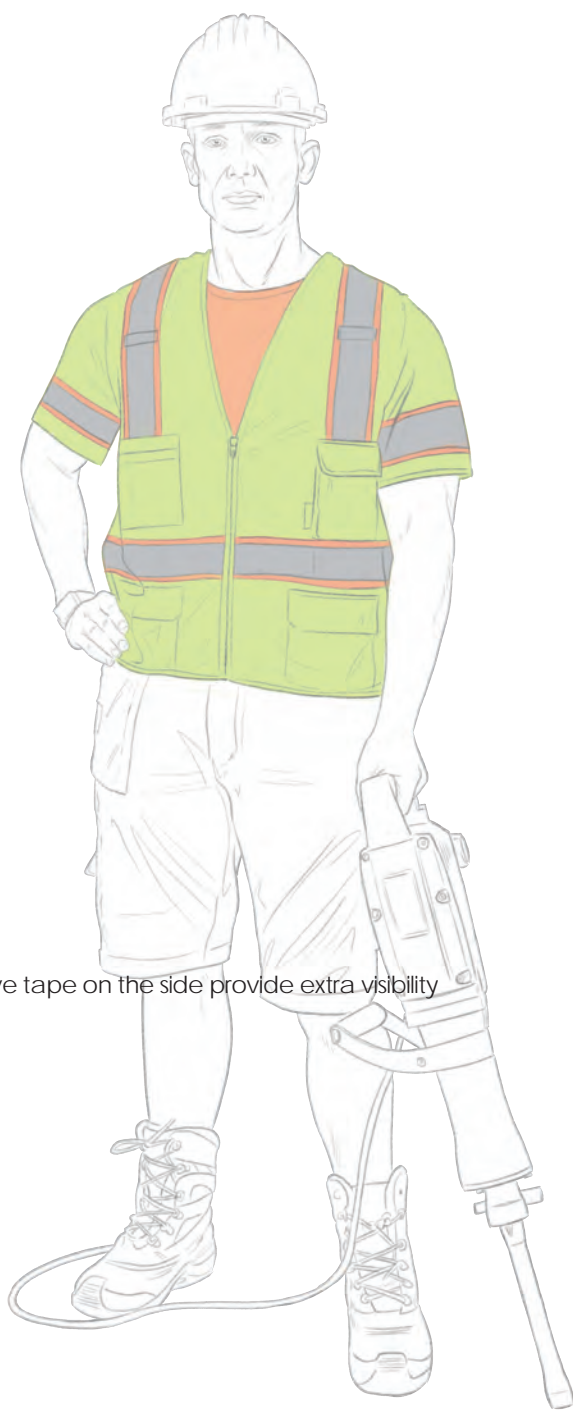

SAFETY MESH PANTS

SKU:3807

3807

back

- 100% Polyester Mesh Pant
- 2' Reflective Tape with Contrasting Trim. Extra reflective tape on the side provide extra visibility
- Two Upper Slash Through Pockets
- Two Cargo pockets on each side
- Certification: ANSI/ISEA 107-2015 Class E